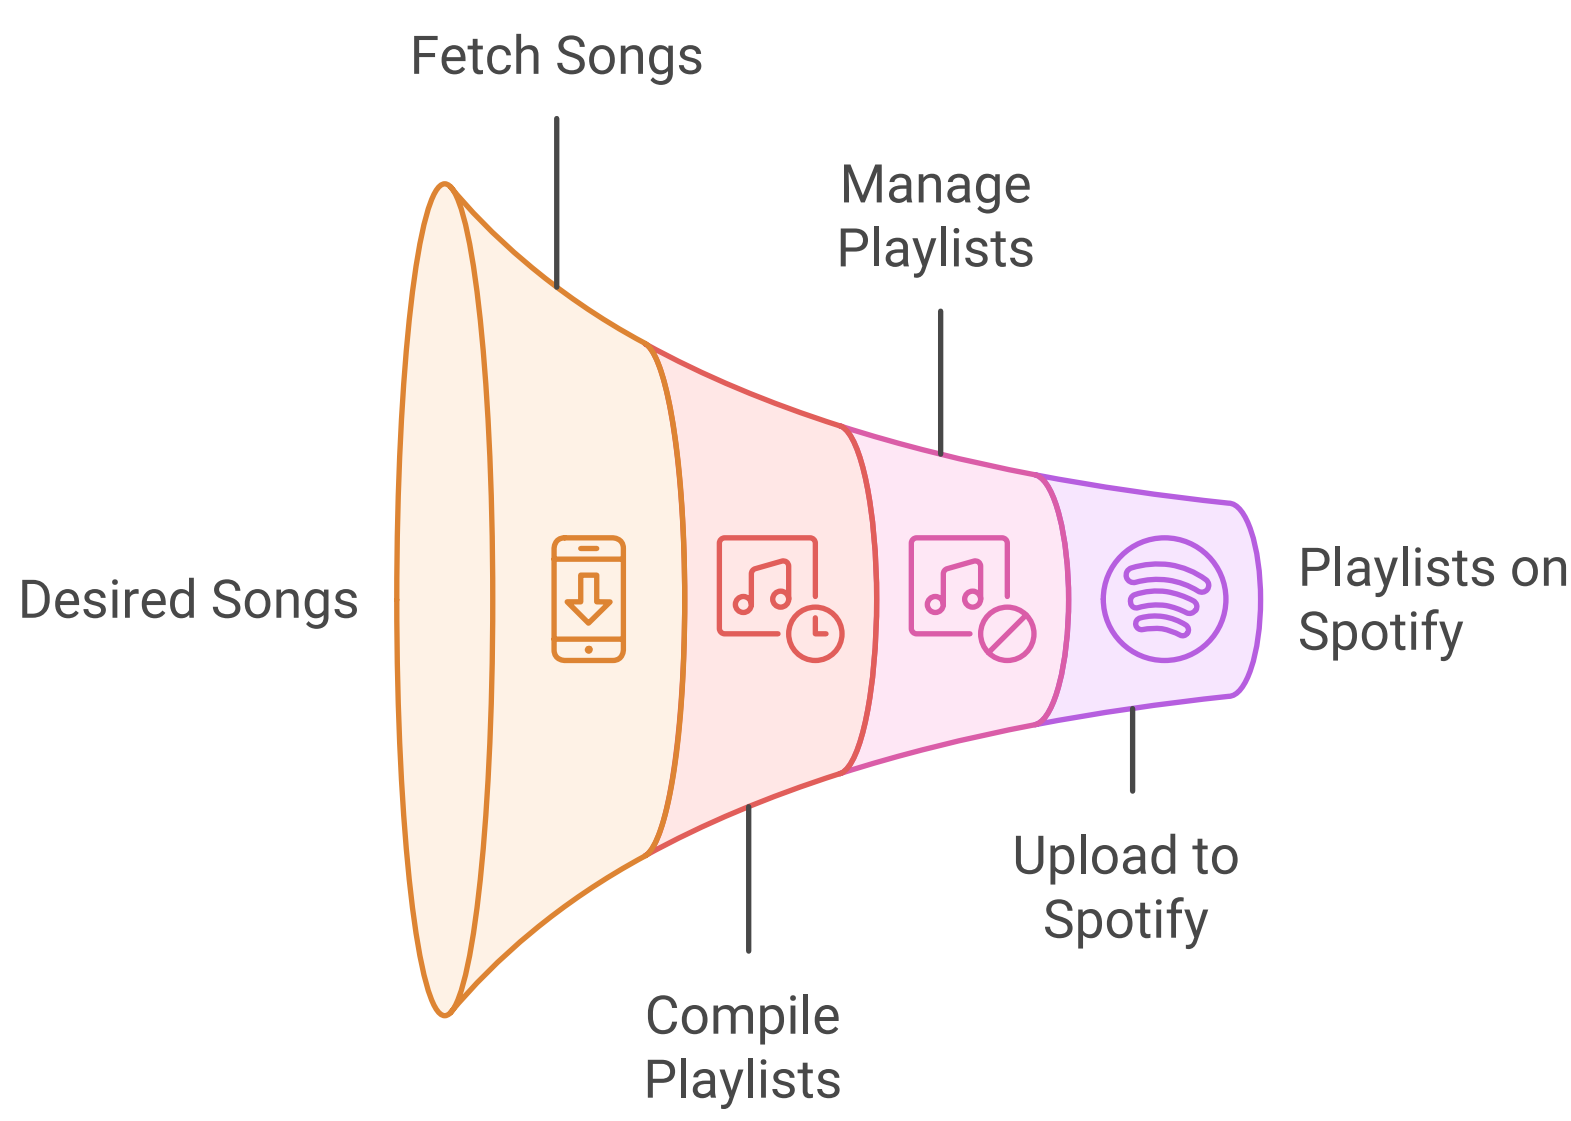

Which tool to use?

Super Tony

Super Tony is a powerful tool that allows users to search for songs using keywords. By analyzing the top playlists across Spotify, Super Tony fetches relevant tracks that match the search criteria. This tool is particularly useful for curators looking to explore popular music trends or find hidden gems within specific genres or themes. You can download the fetched data in a CSV file for further analysis.

Key Features:

- **Keyword Search:** Enter a keyword to discover songs from top playlists.
- **Data Aggregation:** Pulls data from various playlists to ensure a comprehensive selection of tracks.
- **User-Friendly Interface:** Designed for ease of use, allowing curators to quickly find the songs they need.

Find Songs with Ease

Playlist God

Once Super Tony has fetched the desired songs, Playlist God takes over to create and manage playlists. This tool allows users to compile the songs fetched by Super Tony into cohesive playlists that can be uploaded directly to their Spotify profiles.

Song Management Funnel

Key Features:

- **Playlist Creation:** Automatically builds playlists using the songs selected by the user.
- **Direct Upload:** Seamlessly uploads the created playlists to the user's Spotify account.