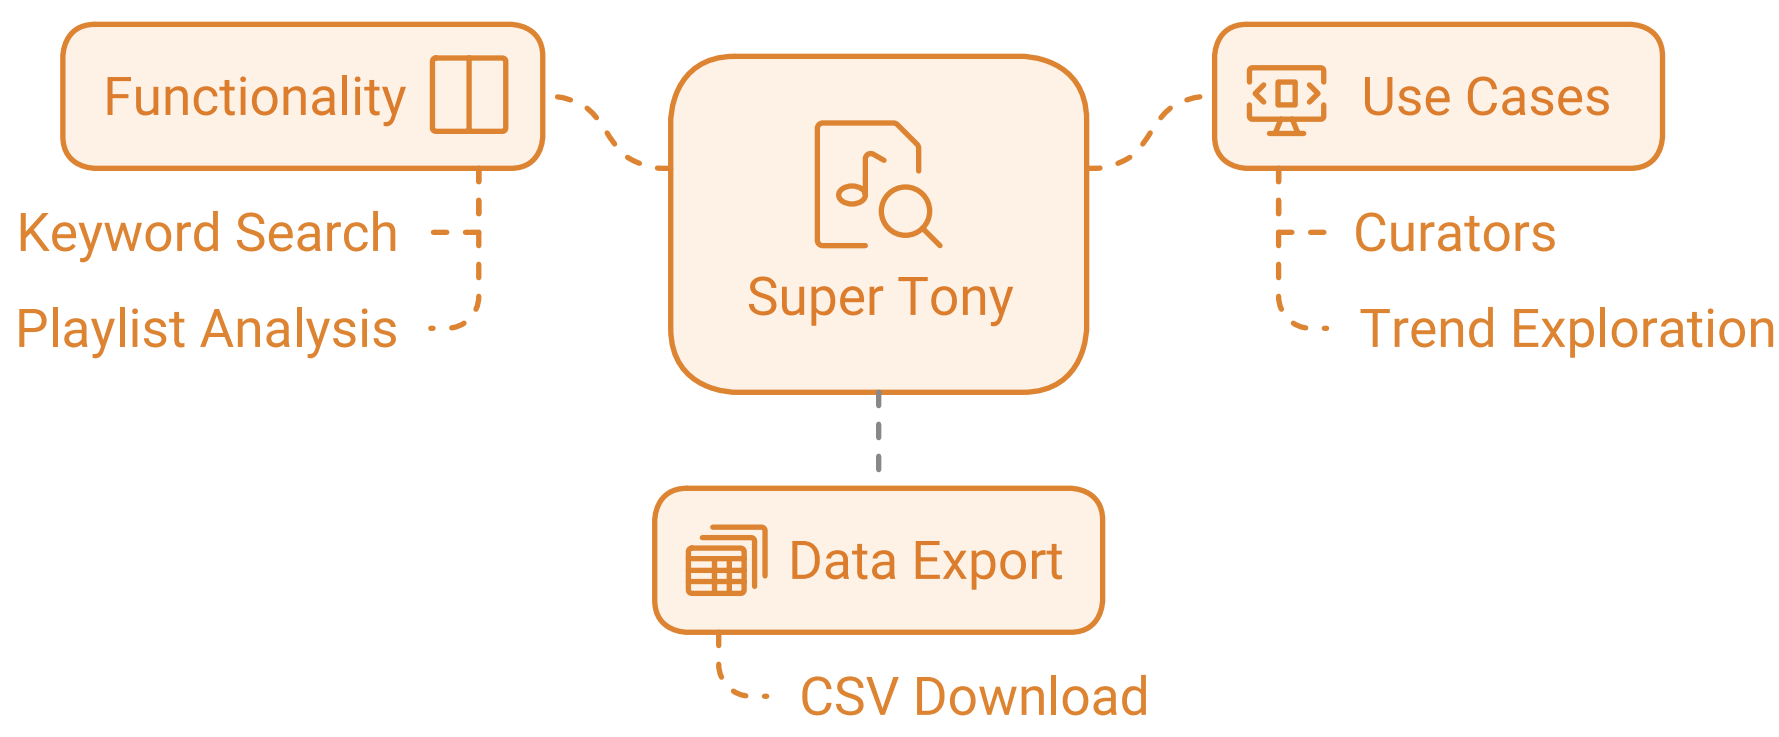

Explanatory one pager Super_Tony and Playlist_God by My Amigx Lab.

This document provides an overview of two innovative tools designed By My Amigx Lab to assist curators, artists, managers and record labels in creating playlists on Spotify (some functions apply to LastFm and Deezer, but the core is focused on Sopotify). The first tool, Super Tony, is engineered to fetch songs from top playlists based on specific search keywords. The second tool, Playlist God, utilizes the data gathered by Super Tony to build and upload playlists directly to the user's Spotify profile. Together, these tools streamline the playlist creation process, making it easier for curators to discover and compile music.

Which tool to use?

Super Tony

Super Tony is a powerful tool that allows users to search for songs using keywords. By analyzing the top playlists across Spotify, Super Tony fetches relevant tracks that match the search criteria. This tool is particularly useful for curators looking to explore popular music trends or find hidden gems within specific genres or themes. You can download the fetched data in a CSV file for further analysis.

Find Songs with Ease

Playlist God

Once Super Tony has fetched the desired songs, Playlist God takes over to create and manage playlists. This tool allows users to compile the songs fetched by Super Tony into cohesive playlists that can be uploaded directly to their Spotify profiles.

Song Management Funnel

Key Features:

- **Playlist Creation:** Automatically builds playlists using the songs selected by the user.
- **Direct Upload:** Seamlessly uploads the created playlists to the user's Spotify account.