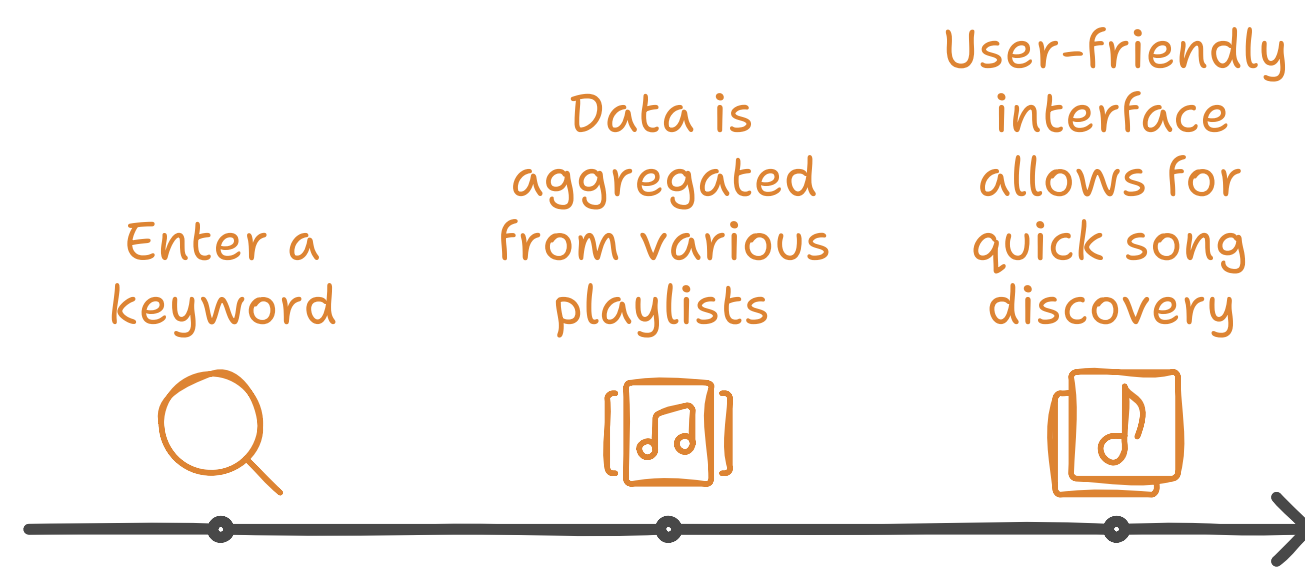

Explanatory one pager Super_Tony and Playlist_God by My Amigx Lab.

This document provides an overview of two innovative tools designed By My Amigx Lab to assist curators, artists, managers and record labels in creating playlists on Spotify (some functions apply to LastFm and Deezer, but the core is focused on Sopotify). The first tool, Super Tony, is engineered to fetch songs from top playlists based on specific search keywords. The second tool, Playlist God, utilizes the data gathered by Super Tony to build and upload playlists directly to the user's Spotify profile. Together, these tools streamline the playlist creation process, making it easier for curators to discover and compile music.

Which tool to use?

Super Tony

Super Tony is a powerful tool that allows users to search for songs using keywords. By analyzing the top playlists across Spotify, Super Tony fetches relevant tracks that match the search criteria. This tool is particularly useful for curators looking to explore popular music trends or find hidden gems within specific genres or themes. You can download the fetched data in a CSV file for further analysis.

Key Features:

- **Keyword Search:** Enter a keyword to discover songs from top playlists.
- **Data Aggregation:** Pulls data from various playlists to ensure a comprehensive selection of tracks.
- **User-Friendly Interface:** Designed for ease of use, allowing curators to quickly find the songs they need.

Find Songs with Ease

Playlist God

Once Super Tony has fetched the desired songs, Playlist God takes over to create and manage playlists. This tool allows users to compile the songs fetched by Super Tony into cohesive playlists that can be uploaded directly to their Spotify profiles.